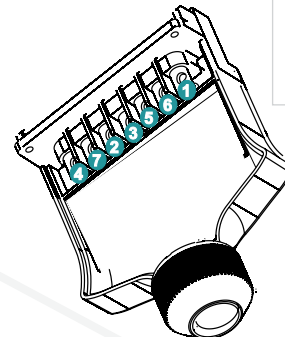

7 PIN FLAT MALE TRAILER PLUG
KT744

CIRCUIT	COLOUR
1 Left Indicator	Yellow
2 Aux/Rev	Black
3 Earth	White
4 Right Indicator	Green
5 Service Brakes	Blue
6 Stop Brakes	Red
7 Tail Lights	Brown