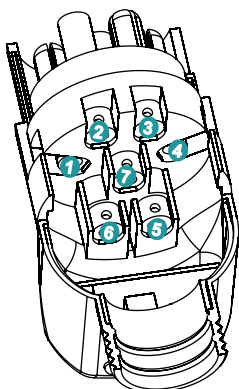

7 PIN FLAT FEMALE TRAILER SOCKET
KT743

CIRCUIT	COLOUR
1 Left Indicator	Yellow
2 Aux/Rev	Black
3 Earth	White
4 Right Indicator	Green
5 Service Brakes	Blue
6 Stop Brakes	Red
7 Tail Lights	Brown

7 PIN FLAT MALE TRAILER PLUG
KT744

CIRCUIT	COLOUR
1 Left Indicator	Yellow
2 Aux/Rev	Black
3 Earth	White
4 Right Indicator	Green
5 Service Brakes	Blue
6 Stop Brakes	Red
7 Tail Lights	Brown

7 PIN LARGE ROUND TRAILER PLUG
KT745

CIRCUIT	COLOUR
1 Left Indicator	Yellow
2 Aux/Rev	Black
3 Earth	White
4 Right Indicator	Green
5 Service Brakes	Blue
6 Stop Brakes	Red
7 Tail Lights	Brown