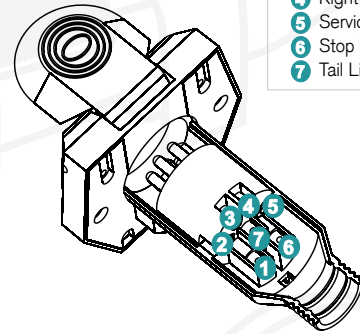

7 PIN SMALL ROUND TRAILER SOCKET
KT742

CIRCUIT	COLOUR
1 Left Indicator	Yellow
2 Aux/Rev	Black
3 Earth	White
4 Right Indicator	Green
5 Service Brakes	Blue
6 Stop Brakes	Red
7 Tail Lights	Brown