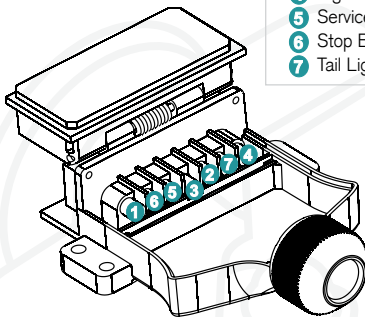

7 PIN FLAT FEMALE TRAILER SOCKET
KT743

CIRCUIT	COLOUR
1 Left Indicator	Yellow
2 Aux/Rev	Black
3 Earth	White
4 Right Indicator	Green
5 Service Brakes	Blue
6 Stop Brakes	Red
7 Tail Lights	Brown