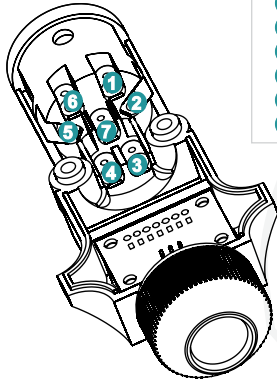

KT747
KT747-20 (BULK)
7 PIN LARGE ROUND COUPLING SOCKET

NOTE: ALL OF THE ABOVE TRAILER PLUGS ARE AVAILABLE IN BULK PACKS OF 20.

TRAILER ACCESSORIES

FITTING INSTRUCTIONS OF TRAILER PLUGS & SOCKETS

7 PIN SMALL ROUND TRAILER PLUG
KT741

CIRCUIT	COLOUR
1 Left Indicator	Yellow
2 Aux/Rev	Black
3 Earth	White
4 Right Indicator	Green
5 Service Brakes	Blue
6 Stop Brakes	Red
7 Tail Lights	Brown

7 PIN SMALL ROUND TRAILER SOCKET
KT742

CIRCUIT	COLOUR
1 Left Indicator	Yellow
2 Aux/Rev	Black
3 Earth	White
4 Right Indicator	Green
5 Service Brakes	Blue
6 Stop Brakes	Red
7 Tail Lights	Brown